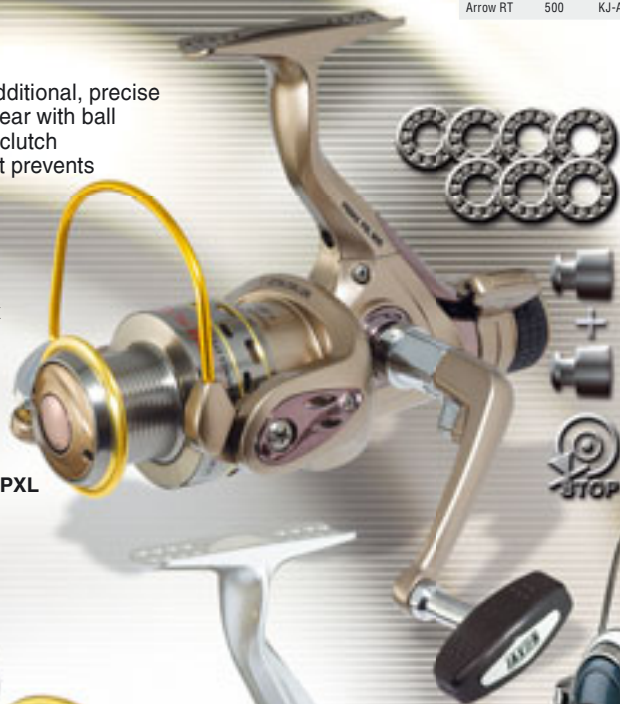

PENAX PXL

Article	Size	Code	Ball bearings	Gear ratio	Spool capacity mm/m	Spare spool
Penax PXL	100	KJ-PEN100XL	8-OWC	5.2:1	0.18-200	2x
Penax PXL	200	KJ-PEN200XL	8-OWC	5.2:1	0.20-180	2x
Penax PXL	300	KJ-PEN300XL	8-OWC	5.2:1	0.25-220	2x
Penax PXL	400	KJ-PEN400XL	8-OWC	5.2:1	0.30-190	2x
Penax PXL	500	KJ-PEN500XL	8-OWC	5.2:1	0.35-210	2x
Penax PXL Match	300	KJ-PEN300XLM	8-OWC	5.2:1	0.20-150	2x

JAXON MEXAR FD
Spinning reels with front drag control.